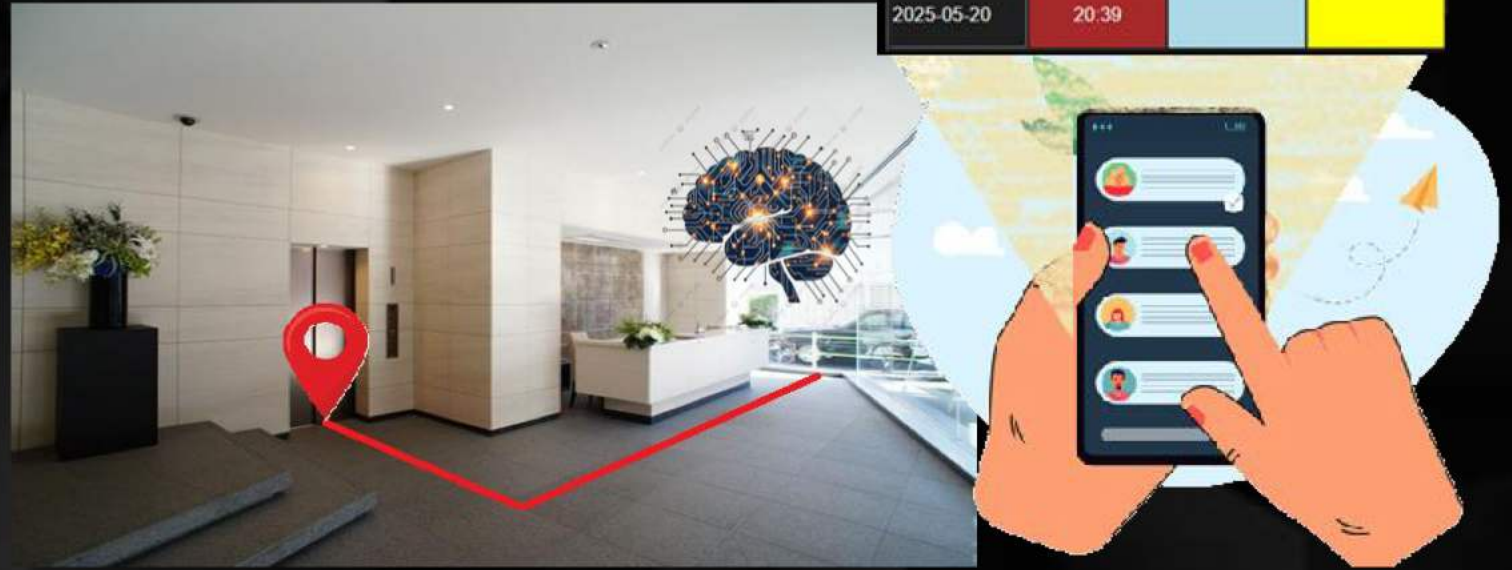

BinBuddyBot

**A robot capable
of collecting and
transporting
various types of
waste**

Operation

TECHNOLOGIES:

- LIDAR
- WEB INTERFACE
- NAVIGATION AI

Task List

Home List
Comand User

| Date | Wet waste | Plastic waste | Paper waste |
|------------|-----------|---------------|-------------|
| 2025-05-06 | 23:00 | | |
| 2025-05-09 | | 23:00 | |
| 2025-05-14 | | | 23:00 |
| 2025-05-20 | 20:39 | | |