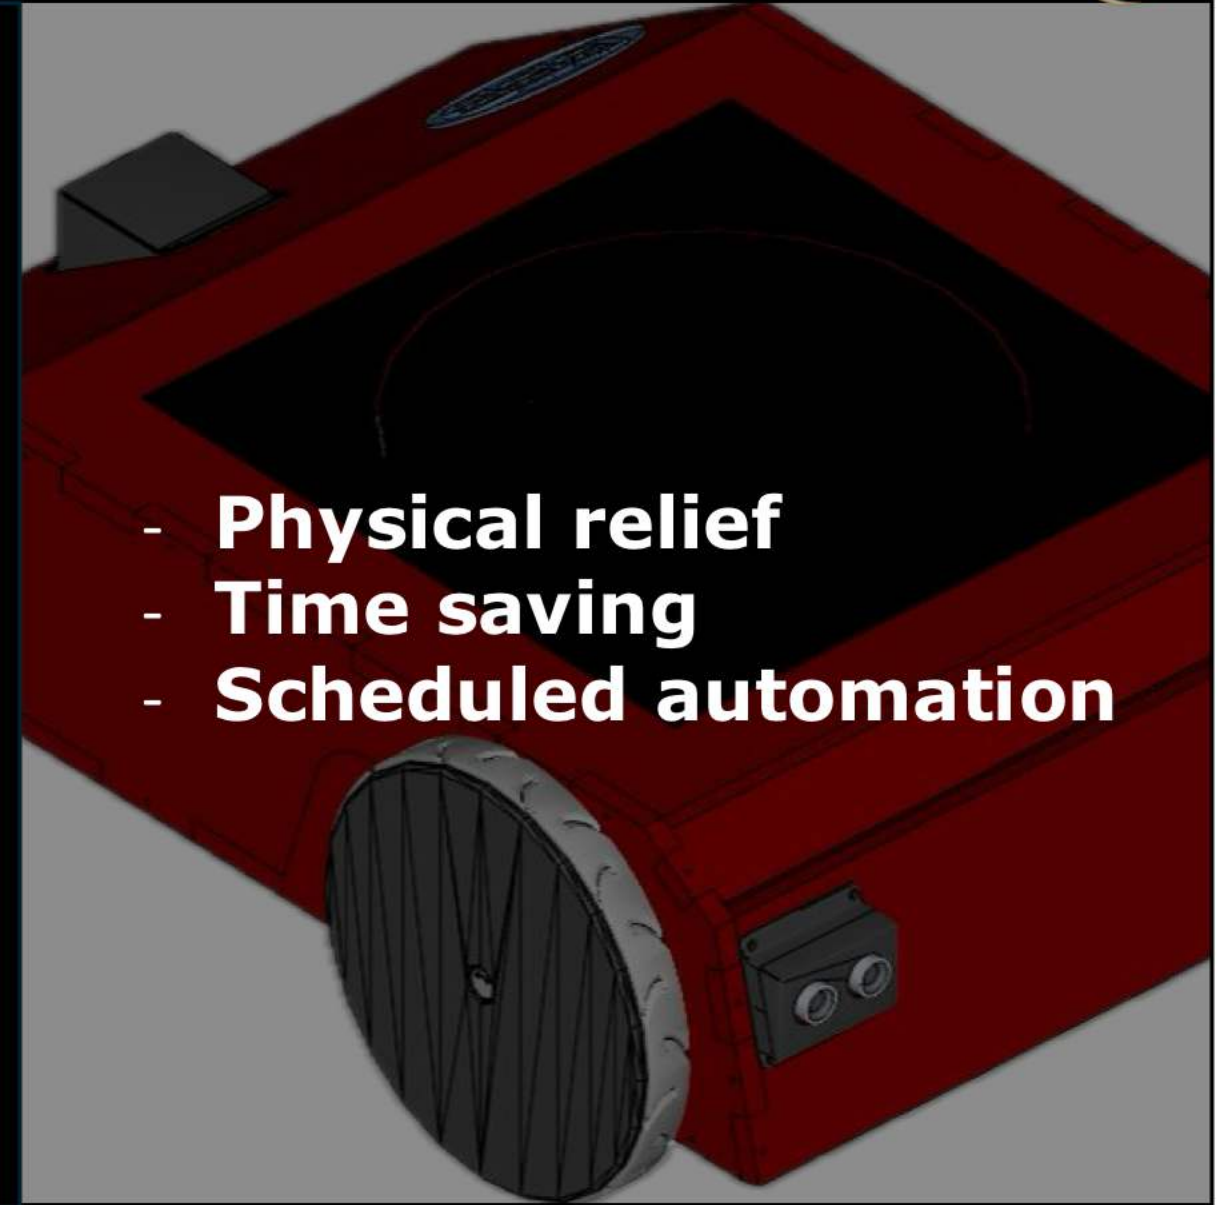

BinBuddyBot

**A robot capable
of collecting and
transporting
various types of
waste**

Operation

TECHNOLOGIES:

- LIDAR
- WEB INTERFACE
- NAVIGATION AI

Task List

Home List
Comand User

| Date | Wet waste | Plastic waste | Paper waste |
|------------|-----------|---------------|-------------|
| 2025-05-06 | 23:00 | | |
| 2025-05-09 | | 23:00 | |
| 2025-05-14 | | | 23:00 |
| 2025-05-20 | 20:39 | | |

No More Mess, No More Stress - BinBuddyBot Got This!

- **Physical effort**
- **Takes time regularly**
- **May forget or delay**

- **Physical relief**
- **Time saving**
- **Scheduled automation**