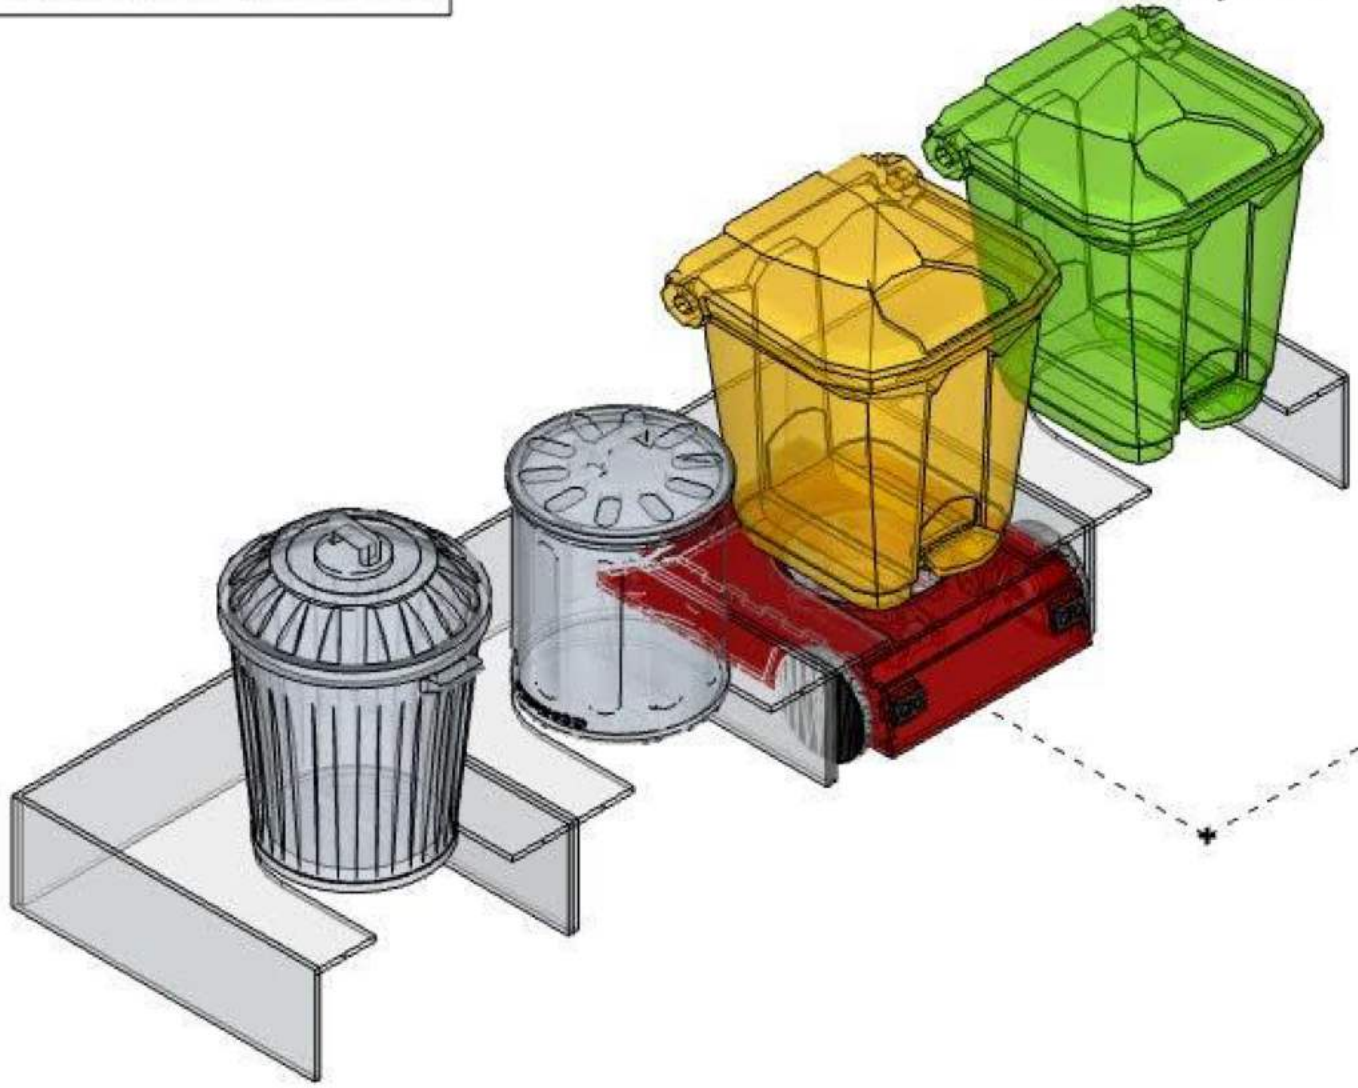

BinBuddyBot

**A robot capable
of collecting and
transporting
various types of
waste**

Operation

TECHNOLOGIES:

- LIDAR
- WEB INTERFACE
- NAVIGATION AI

Task List

Home List
Comand User

| Date | Wet waste | Plastic waste | Paper waste |
|------------|-----------|---------------|-------------|
| 2025-05-06 | 23:00 | | |
| 2025-05-09 | | 23:00 | |
| 2025-05-14 | | | 23:00 |
| 2025-05-20 | 20:39 | | |