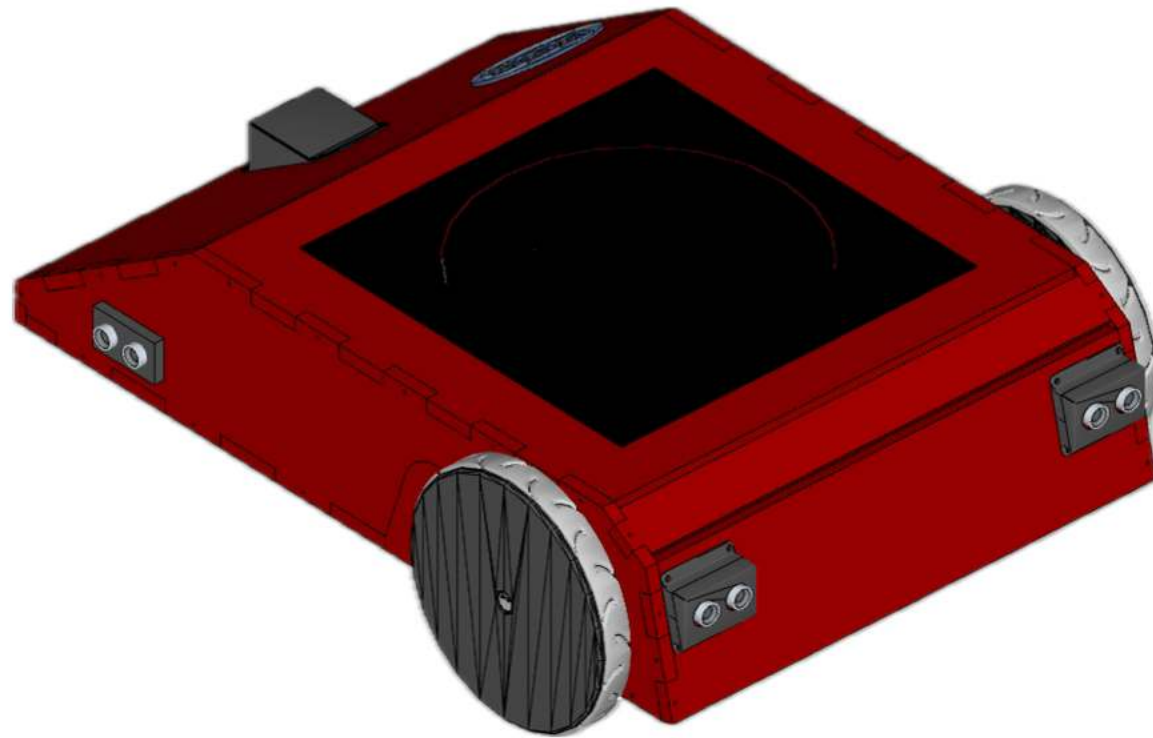

BinBuddyBot

**A robot capable
of collecting and
transporting
various types of
waste**

Operation

TECHNOLOGIES:

- LIDAR
- WEB INTERFACE
- NAVIGATION AI

Task List

Home List
Comand User

| Date | Wet waste | Plastic waste | Paper waste |
|------------|-----------|---------------|-------------|
| 2025-05-06 | 23:00 | | |
| 2025-05-09 | | 23:00 | |
| 2025-05-14 | | | 23:00 |
| 2025-05-20 | 20:39 | | |